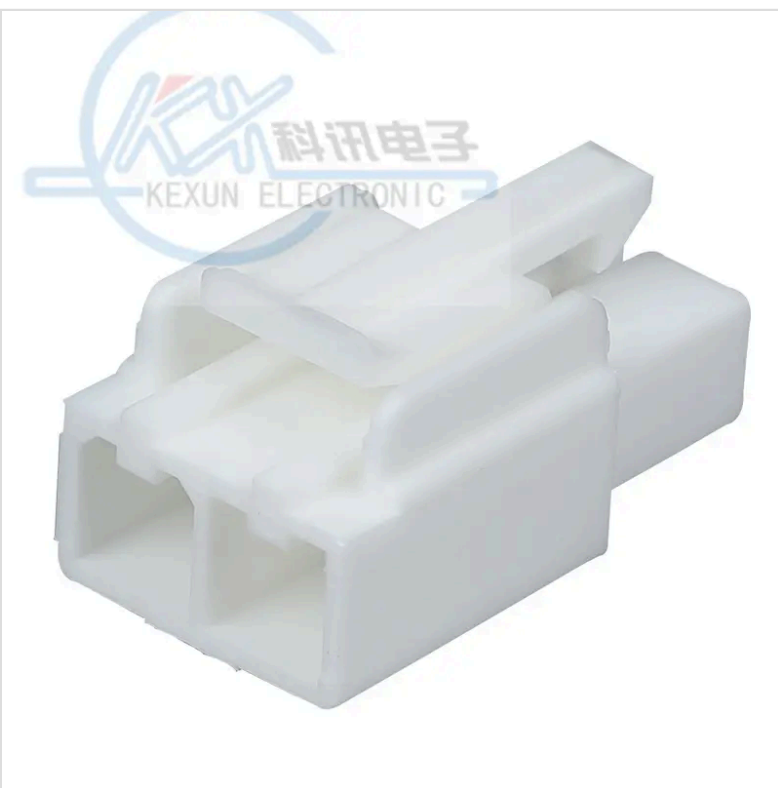

# EQUIVALENT TO YEONHO

HOME - PRODUCTS - EQUIVALENT MOLEX - WASHING MACHINE CONNECTOR

## MOLEX 351510210

Short Description:

**PART NUMBER:351510210**

VersaBlade Hybrid Plug Housing, 2 Circuits, Positive Lock, Natural

**Series:** 35151

**Category:** Crimp Housings

Product name:	351510210
Original part number:	351510210
Specification:	6.2 PITCH, 2 PIN, 94VD, 1.726/g
Certification:	ROHS, CE
Delivery:	IN STOCKS, WITHIN ONE WEEK. OUT OF STOCK, 7DAYS
Sample:	FREE
MOQ:	1000
Terms of trade:	FOB, EXW, . . . .
Payment Terms:	TT OR OTHERS
Package:	CARTON OR TUBE
Application:	AUTOMOTIVE , HOME APPLICATION
Service:	FULL
Other Service:	FREE SAMPLES

Send

With our leading technology as well as our spirit of innovation, mutual cooperation, benefits and progress, we are going to build a prosperous future together company for Hot sale China Original A Grade Eve 18650 Rechargeable Lithium Battery 1500mAh 3.7V 1cr18650 1.55ah 20c Cell for EV, If you are fascinated in all and products, please will not wait to contact us. We are all set to reply you inside 24 hours soon after receipt within your request also to build mutual un-limit organization in close to long run.